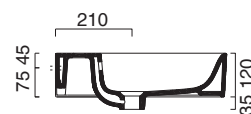

CE EN 14688 - CL20