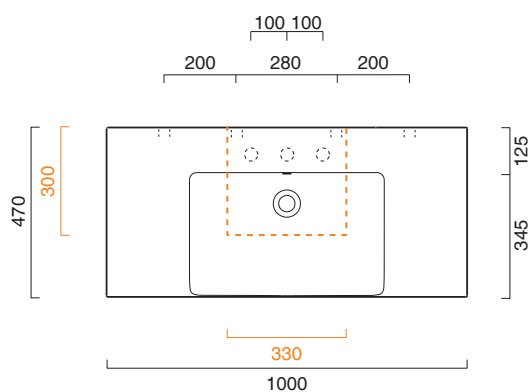

CE EN 14688 - CL20